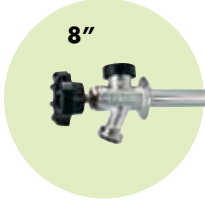

PurePro® Frost-Proof Sillcocks

Automatic Self Draining

For wall sizes: 6" – 12"
(100 – 350mm), 1/2"
(15mm copper or 1/2"
(15mm) male IPS inlet

- #PROFPS-6 6" long
- #PROFPS-8 8" long
- #PROFPS-10 10" long
- #PROFPS-12 12" long

For wall sizes: 6" – 12"
(100 – 350mm), 1/2"
(15mm copper or 1/2"
(15mm) PEX inlet

- #PROPEXFPS-6 6" long/pex
- #PROPEXFPS-8 8" long/pex
- #PROPEXFPS-10 10" long/pex
- #PROPEXFPS-12 12" long/pex

SIZES

1/2" x 1/2", 1/2" PEX, 3/4" x 1/2", 3/4" x 3/4"
(15mm x 15mm, 15mm, 20mm x 15mm, 20mm x 20mm)

FEATURES

- Frost-proof design drains automatically
- Metal handle
- Brass vacuum breaker prevents contamination of the potable water supply from backsiphonage and backpressure
- ASSE Standard 1019, IAPMO listed
- 0.8mm copper tube thickness, thicker wall than competitors
- Size, length indication printed on cap for easy field service or repair
- 3/4" (20mm) hose connection

#PRO5400BN

- Brushed Nickel tub/shower trim only
- Easy clean shower head
- Slip fit tub spout with diverter
- Brushed Nickel lever handle

#PRO5000

- Rough only
- Ceramic disc cartridge
- With stops
- IPS and sweat connections
- Includes plug for shower only application