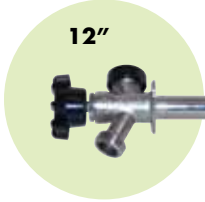

PurePro® Frost-Proof Sillcocks

Automatic Self Draining

For wall sizes: 6" – 12"
(100 – 350mm), 1/2"
(15mm copper or 1/2"
(15mm) male IPS inlet

- #PROFPS-6 6" long
- #PROFPS-8 8" long
- #PROFPS-10 10" long
- #PROFPS-12 12" long

For wall sizes: 6" – 12"
(100 – 350mm), 1/2"
(15mm copper or 1/2"
(15mm) PEX inlet

- #PROPEXFPS-6 6" long/pex
- #PROPEXFPS-8 8" long/pex
- #PROPEXFPS-10 10" long/pex
- #PROPEXFPS-12 12" long/pex

SIZES

1/2" x 1/2", 1/2" PEX, 3/4" x 1/2", 3/4" x 3/4"
(15mm x 15mm, 15mm, 20mm x 15mm, 20mm x 20mm)

FEATURES

- Frost-proof design drains automatically
- Metal handle
- Brass vacuum breaker prevents contamination of the potable water supply from backsiphonage and backpressure
- ASSE Standard 1019, IAPMO listed
- 0.8mm copper tube thickness, thicker wall than competitors
- Size, length indication printed on cap for easy field service or repair
- 3/4" (20mm) hose connection

#PRO5400BN

- Brushed Nickel tub/shower trim only
- Easy clean shower head
- Slip fit tub spout with diverter
- Brushed Nickel lever handle

#PRO5000

- Rough only
- Ceramic disc cartridge
- With stops
- IPS and sweat connections
- Includes plug for shower only application